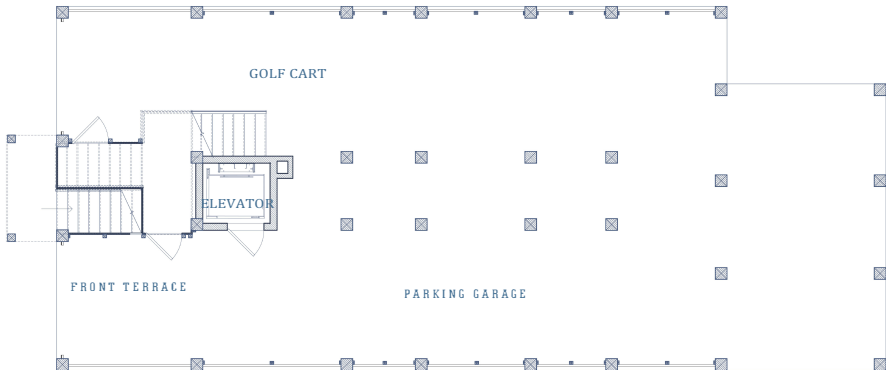

BEACHTOWN LAGOON RESIDENCE

1510 BEACHOWN DRIVE

4 BEDROOM • 3 BATHROOM

Life in Beachtown was designed for simple living and this lagoon home fulfills this very goal. This home is designed as an upside-down concept allowing the living level to be on the upper floor to capitalize on the incredible views. The home features three large covered porches that take advantage of the exquisite scenes of Galveston Bay, lagoons, and sunset views. The bedroom level includes a spacious master suite and a secondary master suite that both open up to the rear porch with views of the lagoons and bay. The lower floor also includes a foyer that separates the bedrooms and invites people to the living level located on the upper floor. Upstairs features an open concept that embraces the extensive views throughout the kitchen, great room, and game room. A guest bedroom and bunk room with built-in bunk beds. Everyone will appreciate the easy access to Beachtown's very own Porch Cafe, area pool, and the beach.

Built to Fortified construction standards, all the homes at Beachtown are built to stay.

GROUND LEVEL