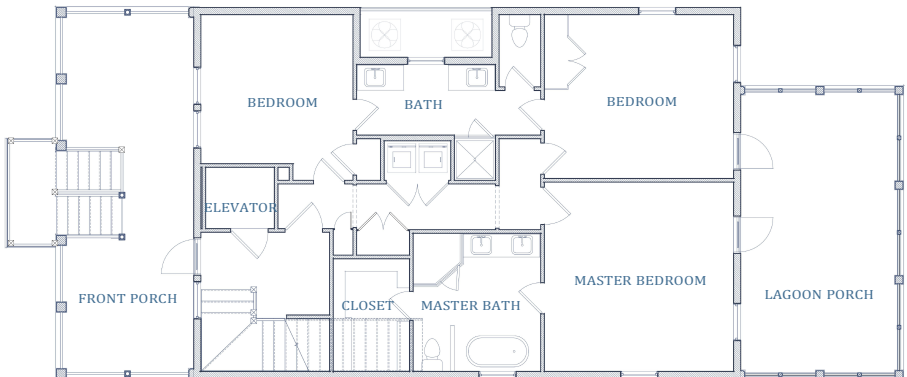

BEACHTOWN LAGOON RESIDENCE

1510 BEACHOWN DRIVE

4 BEDROOM • 3 BATHROOM

Life in Beachtown was designed for simple living and this lagoon home fulfills this very goal. This home is designed as an upside-down concept allowing the living level to be on the upper floor to capitalize on the incredible views. The home features three large covered porches that take advantage of the exquisite scenes of Galveston Bay, lagoons, and sunset views. The bedroom level includes a spacious master suite and a secondary master suite that both open up to the rear porch with views of the lagoons and bay. The lower floor also includes a foyer that separates the bedrooms and invites people to the living level located on the upper floor. Upstairs features an open concept that embraces the extensive views throughout the kitchen, great room, and game room. A guest bedroom and bunk room with built-in bunk beds. Everyone will appreciate the easy access to Beachtown's very own Porch Cafe, area pool, and the beach.

Built to Fortified construction standards, all the homes at Beachtown are built to stay.

FIRST LEVEL